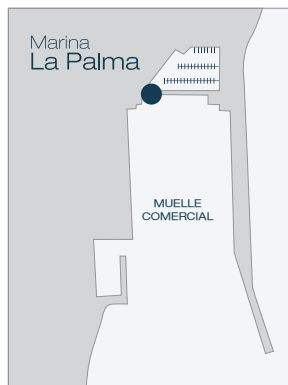

28° 40' 5" N 17° 45' 8" W

MARINA OFFICE
CAPITANÍA:
VHF CH.09

LUNES A VIERNES
MONDAY TO FRIDAY:
09:00 13:00
17:00 19:00

SÁBADOS / SATURDAY:
09:00 13:00

DOMINGO
SUNDAYS:
CERRADO
CLOSED

Capitania /
Marina Office